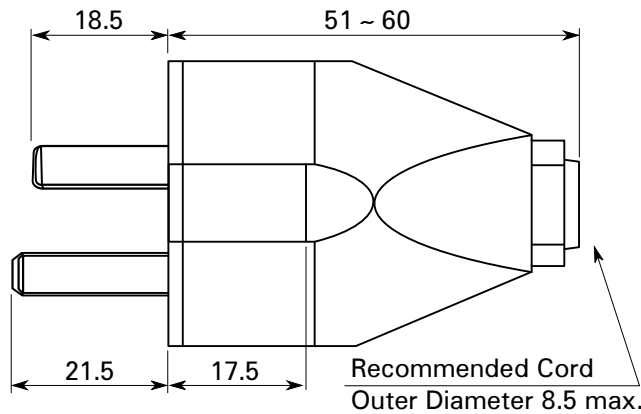

Argentina

Rewireable Plug

Ratings: 10 Amp, 250 Volt AC

2-Pole 3-Wire Grounding (2P + E)

Industrial Version

Standard: IRAM 2073

Recommended Cord:

3x 0.75 to 3x 1.0 mm²

ORDERING INFORMATION

Catalog No.	Color	Description	Quantity
103.273 DG	Dark Grey	Plug, 10A/250V AC	2000/50
103.273 IV	Ivory	Plug, 10A/250V AC	2000/50

103.273 IV

Cable Entry

Nominal Dimensions: mm

Cable Entry

Inside View

NOTE: Technical data are nominal for information only and subject to change without notice.