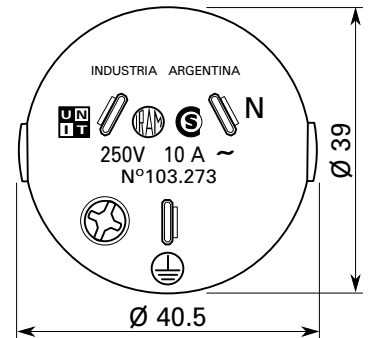

Argentina

Rewireable Plug

Ratings: 10 Amp, 250 Volt AC

2-Pole 3-Wire Grounding (2P + E)

Industrial Version

Standard: IRAM 2073

Recommended Cord:

3x 0.75 to 3x 1.0 mm²

ORDERING INFORMATION

Catalog No.	Color	Description	Quantity
103.273 DG	Dark Grey	Plug, 10A/250V AC	2000/50
103.273 IV	Ivory	Plug, 10A/250V AC	2000/50

103.273 IV

Cable Entry

Nominal Dimensions: mm

Cable Entry

Inside View

NOTE: Technical data are nominal for information only and subject to change without notice.