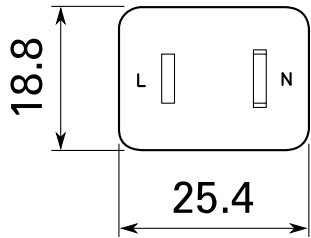

Power Supply Cord USA/Canada, Black,
Length 2.4 m, Cord Type SPT-1 18/2,
Ratings 6 Amp, 2 Poles, 125 Volt AC,
Polarized Plug Type UC-001 (NEMA 1-15P),
In-Line Switch KS-30 (6A/125V AC)

HANK DETAIL
PUT-UP: 200 PER CARTON
20 kg (17.8 kg net)

BILL OF MATERIALS			
ITEM	DESCRIPTION	QTY	PART NO.
1	MOLDED POLARIZED PLUG BLACK	1	UC-001 (NEMA 1-15P)
2	SPT-1 18/2 105°C BLACK	*	N/A
3	IN-LINE SWITCH, 6A/125V AC, 3A/250V AC BLACK	1	KS-30 (TING SHEN)

NOTES:

1. ELECTRICAL RATING: 6A/125V
2. APPROVALS: UL/CSA
3. UL FILE NO. E147323
4. CSA FILE NO. LR77840
5. MEETS ALL REQUIREMENTS FOR UL 817 AND CSA C22.2 NO. 21
6. NEMA 1-15P PLUG: NICKEL PLATED BRASS BLADES
7. PUT-UP: SEE DETAIL
8. ENDS TWISTED AND TINNED

Tolerance	Approved		Date		www.biagmbh.com Copyright © B-I-A GmbH, Germany		
	Updated	jup	Date	2011-06-24	B-I-A Vertriebs GmbH		
	Drawn	tmil	Date	2002-09-10	www.biaonline.com info@biagmbh.com		
Catalog No.	1118A08F-BB			P/N Line	117858	L1715	
Drawing No.	AA1118-08F	Rev. A	Material	Thermoplastic	Unit	mm	
	Scale	NTS					