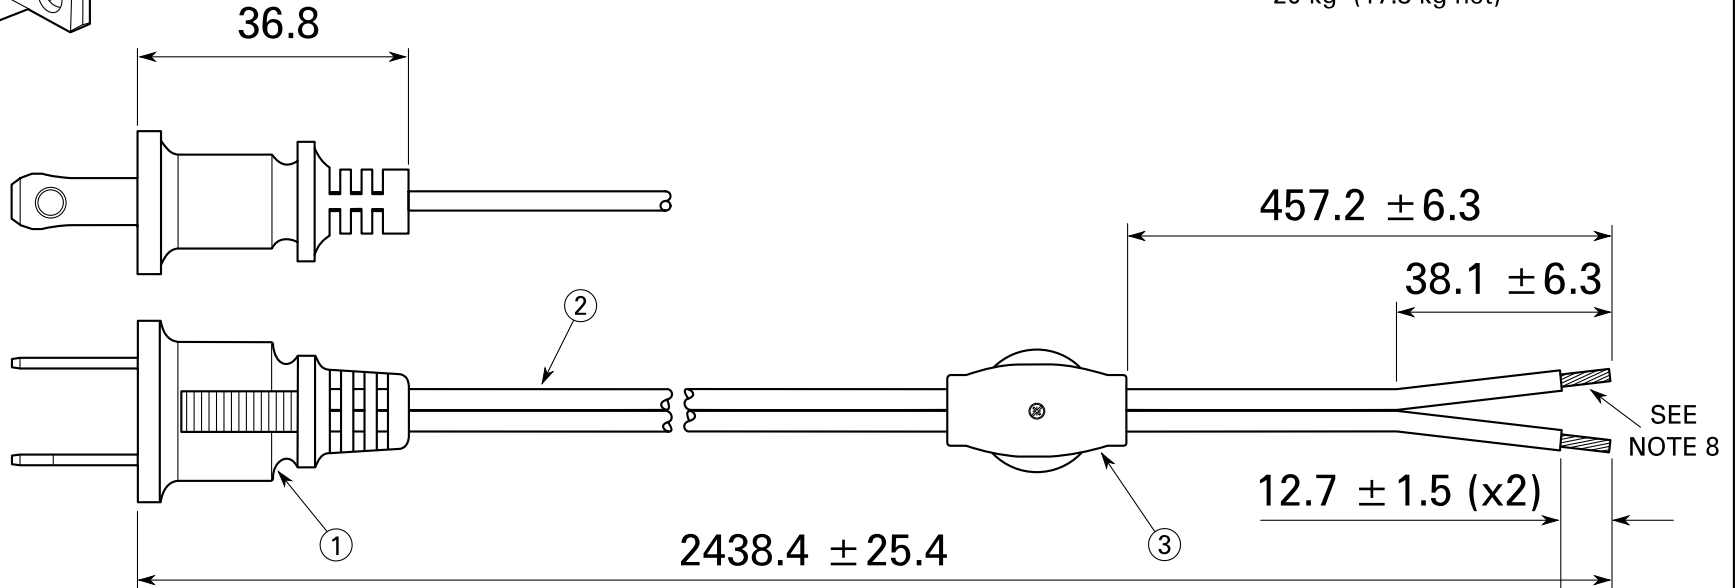

Power Supply Cord USA/Canada, Black,
Length 2.4 m, Cord Type SPT-1 18/2,
Ratings 6 Amp, 2 Poles, 125 Volt AC,
Polarized Plug Type UC-001 (NEMA 1-15P),
In-Line Switch KS-30 (6A/125V AC)

HANK DETAIL
PUT-UP: 200 PER CARTON
20 kg (17.8 kg net)

BILL OF MATERIALS			
ITEM	DESCRIPTION	QTY	PART NO.
1	MOLDED POLARIZED PLUG BLACK	1	UC-001 (NEMA 1-15P)
2	SPT-1 18/2 105°C BLACK	*	N/A
3	IN-LINE SWITCH, 6A/125V AC, 3A/250V AC BLACK	1	KS-30 (TING SHEN)

NOTES:

1. ELECTRICAL RATING: 6A/125V
2. APPROVALS: UL/CSA
3. UL FILE NO. E147323
4. CSA FILE NO. LR77840
5. MEETS ALL REQUIREMENTS FOR UL 817 AND CSA C22.2 NO. 21
6. NEMA 1-15P PLUG: NICKEL PLATED BRASS BLADES
7. PUT-UP: SEE DETAIL
8. ENDS TWISTED AND TINNED

Tolerance	Approved		Date		www.biagmbh.com Copyright © B-I-A GmbH, Germany		
	Updated	jup	Date	2011-06-24	B-I-A Vertriebs GmbH		
	Drawn	tmil	Date	2002-09-10	www.biaonline.com info@biagmbh.com		
Catalog No.	1118A08F-BB			P/N Line	117858	L1715	
Drawing No.	AA1118-08F	Rev. A	Material	Thermoplastic	Unit	mm	
	Scale	NTS					