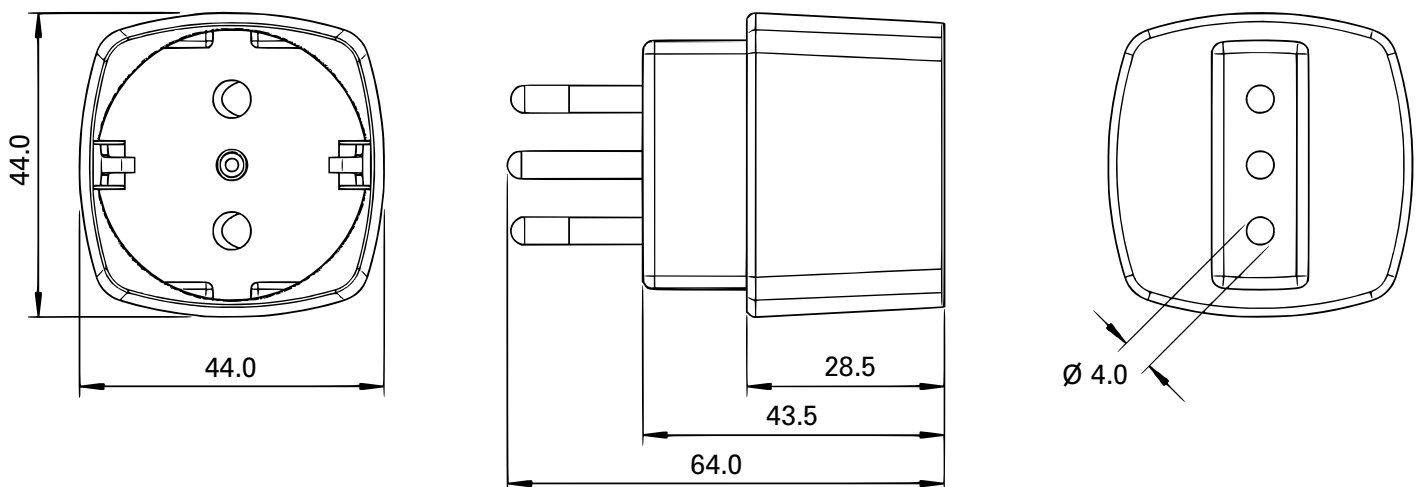

Italy / Germany - Adapter Plug Germany to Italy 10 Amp.

**Adapter Plug with Grounding Contact,
from Italy Socket Outlet 10 Amp. to
German-Italian Socket Outlet w/Shutter**

*Umwandlungsstecker mit Schutzkontakt,
von Italien 10 Amp. auf deutsch-italienische
Steckdose mit Shutter*

SPECIFICATIONS

- **Electrical Ratings:**
250V AC, 10A
- **Standards according to:**
applicable Standards
- **Material & Type of Terminals:**
Brass
- **Material of Housing and Carrying Parts:**
Polyamide
- **RoHS COMPLIANT**

Catalog No.	Color	Description	VPE / Packed	EDP-Nr.
152WH	White	Adapter Italy 10A Pins Ø 4.0 mm, SCHUKO Socket	500 ea	125826

Technical Data are Subject to Change without Notice. Dimensions in mm.