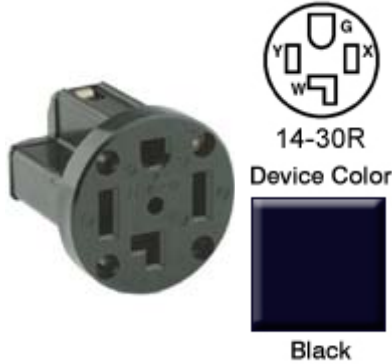

278-PM

Catalog #: 278-PM

Description: 30 Amp, 125/250 Volt, NEMA 14-30R, 3P, 4W, Panel Mtg Receptacle, Straight Blade, Industrial Grade, Grounding, , Side Wired, Strap, - Black

INDUSTRIAL GRADE 278-PM Series

Product Features:

- Ground: Grounding
- Amperage: 30 Amp
- Voltage: 125/250 Volt
- NEMA: 14-30R
- Pole: 3
- Wire: 4
- Termination: Side
- Face Material: Nylon
- Body Material: Nylon
- Color: Black

Standards and Certifications: UL/CSA