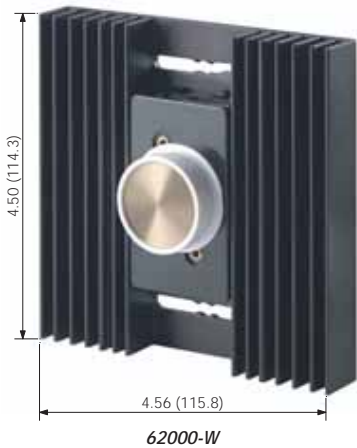

VAN GOGH® LIGHTING CONTROLS • 800–2000 WATTS • 120V AC 60Hz Commercial Grade Lighting Controls

61000-W

62000-W

Van Gogh Architectural Fin Width
Narrow: 2.75" (69.9 mm)
Wide: 4.56" (115.8 mm)

Van Gogh Architectural Specification Rotary Dimmers

Van Gogh Incandescent 120V AC 60Hz Only

DESCRIPTION	CAT. NO.	RATING	COLOR*
Van Gogh Single-Pole Rotary (narrow fin)	60800	800W	I, W
Van Gogh 3-Way Push ON/Push OFF (narrow fin)	60800-3	800W	I, W
Van Gogh Single-Pole Rotary (narrow fin)	61000	1000W	I, W
Van Gogh 3-Way Push ON/Push OFF (narrow fin)	61000-3	1000W	I, W
Van Gogh Single-Pole Rotary (wide fin)	61500	1500W	I, W
Van Gogh Single-Pole Rotary (wide fin)	62000	2000W	I, W

DESCRIPTION	CAT. NO.	RATING	COLOR*
Van Gogh Single-Pole (wide fin)	61027	10 Amps	I, W

Note: When more than one ceiling fan is controlled, make sure the blades are rotating on all fans.

SPECIFICATIONS AND FEATURES