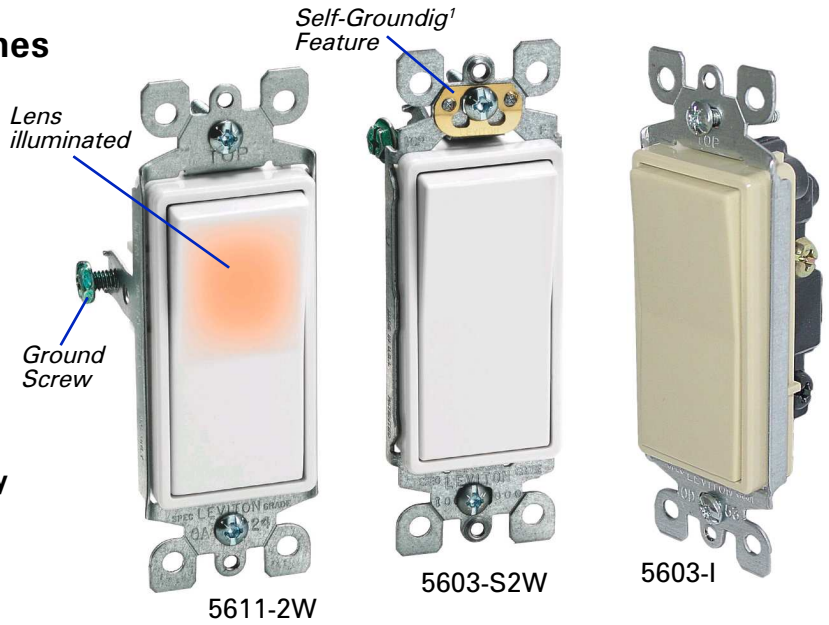

## USA / Canada / Mexico - Decora® Rocker Switches, 15 Amp.

### Residential Grade Decora® Switches

##### All Decora Switches

- Switch frame shields against dust and fits in wallplate to prevent rocker binding
- Terminal screws accept up to No. 12 AWG copper or copper-clad wire
- Quickwire® push-in terminals accept No. 14 AWG solid copper wire only
- Sturdy construction for long service life
- Full-rated current capacity with tungsten, fluorescent or resistive loads. Motor capacity is 80% of switch rating
- Complements every décor