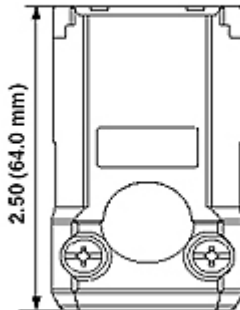

**8459-V**

**Catalog #:** 8459-V

**Description:** 20 Amp, 250 Volt, NEMA 6-20R, 2P, 3W, Connector, Straight Blade, Hospital Grade, Grounding, Python - White

**Product Features:**

6-20R

Device Color

White

- Ground: Grounding
- Feature: Python
- Amperage: 20 Amp
- Voltage: 250 Volt
- NEMA: 6-20R
- Pole: 2
- Wire: 3
- Cord Range: .250 - .650
- Wire Gauge: 18-10 AWG
- Blades/Contacts: Solid Brass
- Body Material: Super Tough Nylon
- Assembly Screws: Steel, Zinc Plated
- Color: White
- Standards and Certifications: UL/CSA

**Dimensional Diagram**

Note: data is subject to change without notice.