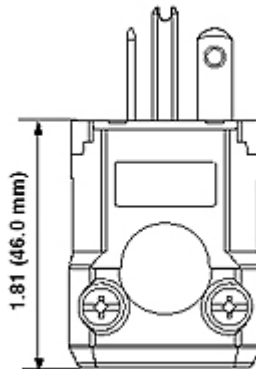

8456-V

Catalog #: 8456-V

Description: 20 Amp, 250 Volt, NEMA 6-20P, 2P, 3W, Plug, Straight Blade, Hospital Grade, Grounding, Python - White

Product Features:

6-20P

Device Color

White

- Ground: Grounding
- Feature: Python
- Amperage: 20 Amp
- Voltage: 250 Volt
- NEMA: 6-20P
- Pole: 2
- Wire: 3
- Cord Range: .250 - .650
- Wire Gauge: 18-10 AWG
- Blades/Contacts: Solid Brass
- Body Material: Super Tough Nylon
- Assembly Screws: Steel, Zinc Plated
- Color: White
- Standards and Certifications: UL/CSA

Dimensional Diagram

Note: data is subject to change without notice.