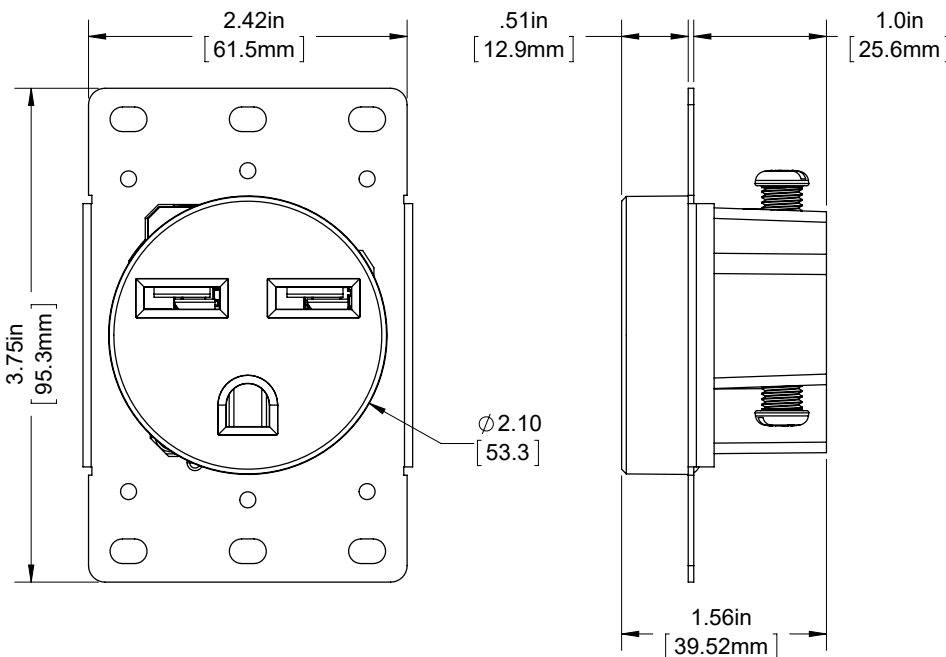

30 Amp, 250 Volt, NEMA 6-30R, 2P, 3W, Flush Mtg Receptacle, Straight Blade, Industrial Grade, Grounding, Side Wired, Steel Strap, - Black

WARNING: Do not use with single-gang wallboxes, single-gang mud rings or single-gang box extenders.

Built of durable thermoplastic, Power Receptacles — come equipped with heavy-gauge, double-wire copper alloy contacts. Flush mount receptacles fit a wide range of 2.15"-diameter wallplates and mounting hardware is included.

UPC Code: 078477695395
Country Of Origin: Mexico
NEMA: 6-30R

Technical Information

AC Horsepower Ratings

At Rated Voltage: 2 HP

Electrical Specifications

Amperage: 30 A
Current Limiting: Full Rated Current
Dielectric Voltage:
Withstands 2000V per UL498
Grounding: Grounding
Pole: 2
Temperature Rise:
Max 30C after 50 cycles OL
at 150 percent rated current
Voltage: 250 VAC
Wire: 3

Environmental Specifications

Flammability: Rated V-2 per UL 94
Operating Temperature: -40°C to 60°C

Material Specifications

Body Material: Thermoplastic
Color: Black
Face Material: Thermoplastic
Line Contacts: Brass Double-Wipe
Strap Material: Galvanized Steel

Mechanical Specifications

Product ID:
Ratings are permanently marked on device
Terminal Accom.: Up to 4 AWG
Terminal ID: X=Hot Y=Hot GR=Ground

Product Features

Color: Black
NEMA: 6-30R

Standards and Certifications

ANSI: C73
CSA: 22.2 No 42, C22.2 No.14,
C22.2 No.65
UL File: E13399
NEMA: WD-6
NOM: NOM - ANCE
UL: UL 498, UL 486E

**2 Pole 3 Wire Grounded
250V**