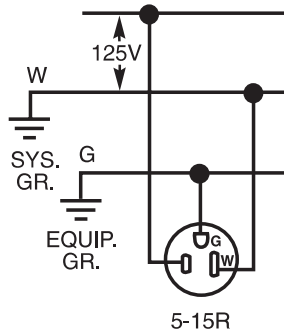

USA - Straight Blade Duplex Receptacles, NEMA 5-15R

**Straight Blade Duplex Receptacles,
2 Pole 3 Wire Grounding, 15A, 125V AC**

SPECIFICATIONS

- Ratings: 15 Amp, 125 Volts AC
- Receptacles according to NEMA 5-15R
2P 3W Grounding (USA, Canada, Mexico)
- Screw-Type Side Wired Terminals
and Quickwire Push-In on the Back Side
- Face and Body Material: Thermoplastic
Strap Material: Steel
- Standards and Certifications: UL

5320-ICP

5320-CP

5320-WCP

Catalog No.	Color	Description	Weight/net.	VPE/Pack	EDP No.
5320-CP	Brown	Straight Blade Duplex Receptacle, With Ears, Residential Grade, 15 Amp, 125 Volt AC, NEMA 5-15R, 2-Pole 3-Wire Grounding (2P + E), Contractor Pack, Quickwire Push-In and Side Wired, Steel Strap, All Screws Backed Out, UL Listed	0.048 kg/ea	200/10	101284
5320-ECP	Black				126931
5320-ICP	Ivory				101286
5320-TCP	Light Almond				112703
5320-WCP	White				103750

WIRING DIAGRAM

NEMA 5-15R

QUICKWIRE PUSH-IN & SIDE WIRED

PLEASE NOTE: Technical informations are nominal and subject to change without notice. Dimensions inches (mm).

Selection of Optional Accessories:

7302