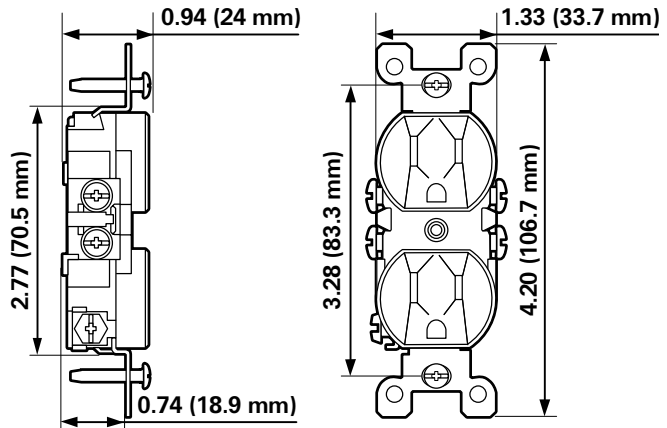

USA - Straight Blade Duplex Receptacles, NEMA 5-15R

**Straight Blade Duplex Receptacles,
2 Pole 3 Wire Grounding, 15A, 125V AC**

SPECIFICATIONS

- Ratings: 15 Amp, 125 Volts AC
- Receptacles according to NEMA 5-15R
2P 3W Grounding (USA, Canada, Mexico)
- Screw-Type Side Wired Terminals
and Quickwire Push-In on the Back Side
- Face and Body Material: Thermoplastic
Strap Material: Steel
- Standards and Certifications: UL

5320-ICP

5320-CP

5320-WCP

Catalog No.	Color	Description	Weight/net.	VPE/Pack	EDP No.
5320-CP	Brown	Straight Blade Duplex Receptacle, With Ears, Residential Grade, 15 Amp, 125 Volt AC, NEMA 5-15R, 2-Pole 3-Wire Grounding (2P + E), Contractor Pack, Quickwire Push-In and Side Wired, Steel Strap, All Screws Backed Out, UL Listed	0.048 kg/ea	200/10	101284
5320-ECP	Black				126931
5320-ICP	Ivory				101286
5320-TCP	Light Almond				112703
5320-WCP	White				103750

WIRING DIAGRAM

NEMA 5-15R

QUICKWIRE PUSH-IN & SIDE WIRED

PLEASE NOTE: Technical informations are nominal and subject to change without notice. Dimensions inches (mm).

Selection of Optional Accessories:

7302