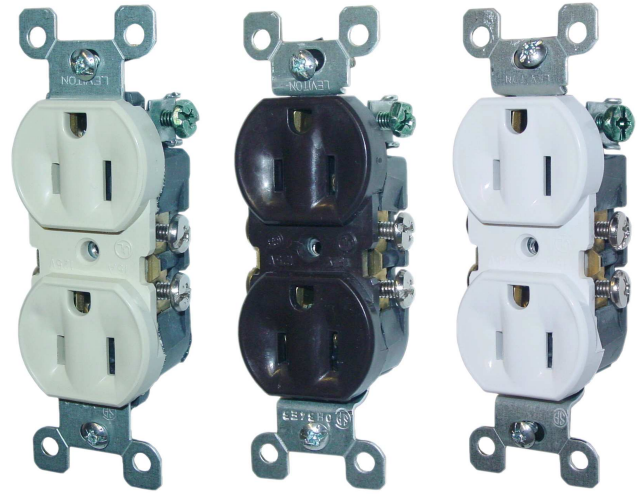

USA - Straight Blade Duplex Receptacles, NEMA 5-15R

**Straight Blade Duplex Receptacles,
2 Pole 3 Wire Grounding, 15A, 125V AC**

SPECIFICATIONS

- Ratings: 15 Amp, 125 Volts AC
- Receptacles according to NEMA 5-15R
2P 3W Grounding (USA, Canada, Mexico)
- Screw-Type Side Wired Terminals
and Quickwire Push-In on the Back Side
- Face and Body Material: Thermoplastic
Strap Material: Steel
- Standards and Certifications: UL

5320-ICP

5320-CP

5320-WCP

Catalog No.	Color	Description	Weight/net.	VPE/Pack	EDP No.
5320-CP	Brown	Straight Blade Duplex Receptacle, With Ears, Residential Grade, 15 Amp, 125 Volt AC, NEMA 5-15R, 2-Pole 3-Wire Grounding (2P + E), Contractor Pack, Quickwire Push-In and Side Wired, Steel Strap, All Screws Backed Out, UL Listed	0.048 kg/ea	200/10	101284
5320-ECP	Black				126931
5320-ICP	Ivory				101286
5320-TCP	Light Almond				112703
5320-WCP	White				103750

WIRING DIAGRAM

NEMA 5-15R

QUICKWIRE PUSH-IN & SIDE WIRED

PLEASE NOTE: Technical informations are nominal and subject to change without notice. Dimensions inches (mm).

Selection of Optional Accessories:

7302