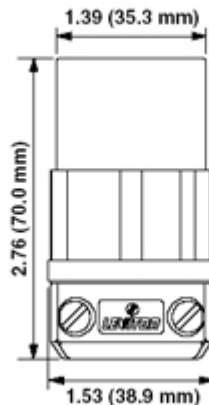

4729-C

Catalog #: 4729-C

Description: 15 Amp, 125 Volt, NEMA L5-15R, 2P, 3W, Locking Connector, Industrial Grade, Grounding, - Black-White

Product Features:

- Ground: Grounding
- Amperage: 15 Amp
- Voltage: 125 Volt
- NEMA: L5-15R
- Pole: 2
- Wire: 3
- Cord Range: .240 - .700
- Wire Gauge: 18-10 AWG
- Blades/Contacts: Solid Brass
- Body Material: Super Tough Nylon
- Assembly Screws: Steel, Zinc Plated
- Color: Black-White
- Standards and Certifications: UL/CSA

Dimensional Diagram

Wiring Diagram

L5-15R