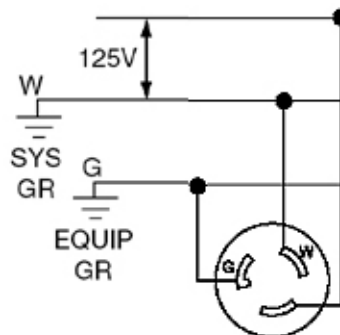

4729-C

Catalog #: 4729-C

Description: 15 Amp, 125 Volt, NEMA L5-15R, 2P, 3W, Locking Connector, Industrial Grade, Grounding, - Black-White

Product Features:

- Ground: Grounding
- Amperage: 15 Amp
- Voltage: 125 Volt
- NEMA: L5-15R
- Pole: 2
- Wire: 3
- Cord Range: .240 - .700
- Wire Gauge: 18-10 AWG
- Blades/Contacts: Solid Brass
- Body Material: Super Tough Nylon
- Assembly Screws: Steel, Zinc Plated
- Color: Black-White
- Standards and Certifications: UL/CSA

Dimensional Diagram

Wiring Diagram

L5-15R