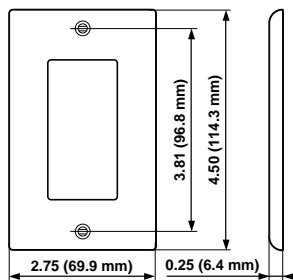

Nylon Wallplates

DESCRIPTION	CAT. NO.	COLOR*
1-GANG 	80401-N	I, W, GY, E, A, R, B
2-GANG 	80409-N	I, W, GY, E, A, R, B
3-GANG 	80411-N	I, W, GY, A
4-GANG 	80412-N	I, W, A

Metal Wallplates

DESCRIPTION	BRUSH BRASS SATIN FINISH .040" THICK	POLISHED BRASS .040" THICK	NON-MAGNETIC STAINLESS STEEL .032" THICK	ALUMINUM SATIN FINISH .040" THICK
1-GANG 	81401	81401-PB	84401-40	83401
2-GANG 	81409	81409-PB	84409-40	83409
1-GANG 1-Decora 1-Duplex 	—	—	84455-40	—
3-GANG 	81411	81411-PB	84411-40	—
4-GANG 	81412	—	84412-40	—
5-GANG 	81423	—	84423-40	—
6-GANG 	—	—	84436-40	—

All devices are UL Listed and CSA Certified.

SCREWLESS SNAP-ON WALLPLATE
Cat. No. 80301

NYLON WALLPLATE
Cat. No. 80401-N

80301-SW

84401-40

SPECIFICATIONS & FEATURES

Decora Plus Screwless Snap-On Wallplates

- Feature sleek, smooth contemporary architectural styling with hidden mounting screws that complement fine decors
- Decora compatible — two-piece kit allows easy retrofit to any Decora installation
- Impact-resistant thermoplastic construction stands up to abuse and cleaning solutions