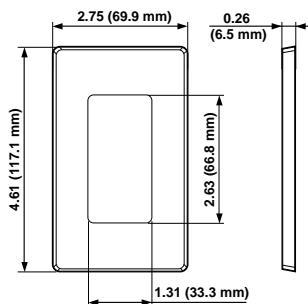

Commercial Grade

Screwless Snap-On Wallplates

DESCRIPTION	CAT. NO.	COLOR*
1-GANG	80301	I, W, GY, E, A
2-GANG	80309	I, W, GY, E, A
3-GANG	80311	I, W, A
4-GANG	80312	I, W, A
5-GANG	80321-I	W, (No Mahogany)
6-GANG	80326-I	W, (No Mahogany)

Nylon Wallplates

DESCRIPTION	CAT. NO.	COLOR*
1-GANG	80401-N	I, W, GY, E, A, R, B
2-GANG	80409-N	I, W, GY, E, A, R, B
3-GANG	80411-N	I, W, GY, A
4-GANG	80412-N	I, W, A

Metal Wallplates

DESCRIPTION	BRUSH BRASS SATIN FINISH .040" THICK	POLISHED BRASS .040" THICK	NON-MAGNETIC STAINLESS STEEL .032" THICK	ALUMINUM SATIN FINISH .040" THICK
1-GANG	81401	81401-PB	84401-40	83401
2-GANG	81409	81409-PB	84409-40	83409
1-GANG 1-Decora 1-Duplex	—	—	84455-40	—
3-GANG	81411	81411-PB	84411-40	—
4-GANG	81412	—	84412-40	—
5-GANG	81423	—	84423-40	—
6-GANG	—	—	84436-40	—

All devices are UL Listed and CSA Certified.

SCREWLESS SNAP-ON WALLPLATE
Cat. No. 80301