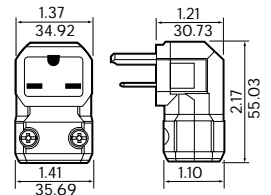

Listed to UL File # E13399, CSA File # LR406 Meets UL and CSA requirements, and NOM standards

5256-VY

15656-VA

5259-VY

Ordering Information

Cat. No.	NEMA Configuration	Rating	Description
5256-VY 5256-VYM 5256-VB 5256-VBM 5256-VGY 5256-VA 8256-V	5-15 P	15 Amp, 125 Volt	Plug, Yellow Plug Yellow, Bulk Plug, Black Plug, Black, Bulk Plug, Grey Angle Plug, Yellow Hospital Grade Plug, White
5259-VY 5259-VYM 5259-VB 5259-VBM 5259-VGY 8259-V	5-15R	15 Amp, 125 Volt	Connector, Yellow Connector Yellow, Bulk Connector, Black Connector, Black, Bulk Connector, Gray Hospital Grade Connector, White
15656-VY 15656-VA 8656-V	6-15P	15 Amp, 250 Volt	Plug, Yellow Angle Plug, Yellow Hospital Grade Plug, White
15659-VY 8659-V	6-15R	15 Amp, 250 Volt	Connector, Yellow Hospital Grade Connector, White