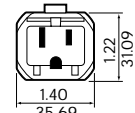

Listed to UL File # E13399, CSA File # LR406 Meets UL and CSA requirements, and NOM standards

5256-VY

15656-VA

5259-VY

Ordering Information

Cat. No.	NEMA Configuration	Rating	Description
5256-VY 5256-VYM 5256-VB 5256-VBM 5256-VGY 5256-VA 8256-V	5-15 P	15 Amp, 125 Volt	Plug, Yellow Plug Yellow, Bulk Plug, Black Plug, Black, Bulk Plug, Grey Angle Plug, Yellow Hospital Grade Plug, White
5259-VY 5259-VYM 5259-VB 5259-VBM 5259-VGY 8259-V	5-15R	15 Amp, 125 Volt	Connector, Yellow Connector Yellow, Bulk Connector, Black Connector, Black, Bulk Connector, Gray Hospital Grade Connector, White
15656-VY 15656-VA 8656-V	6-15P	15 Amp, 250 Volt	Plug, Yellow Angle Plug, Yellow Hospital Grade Plug, White
15659-VY 8659-V	6-15R	15 Amp, 250 Volt	Connector, Yellow Hospital Grade Connector, White