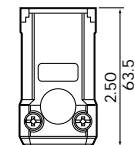

Listed to UL File # E13399, CSA File # LR406 Meets UL and CSA requirements, and NOM standards

5256-VY

15656-VA

5259-VY

Ordering Information

Cat. No.	NEMA Configuration	Rating	Description
5256-VY 5256-VYM 5256-VB 5256-VBM 5256-VGY 5256-VA 8256-V	5-15 P	15 Amp, 125 Volt	Plug, Yellow Plug Yellow, Bulk Plug, Black Plug, Black, Bulk Plug, Grey Angle Plug, Yellow Hospital Grade Plug, White
5259-VY 5259-VYM 5259-VB 5259-VBM 5259-VGY 8259-V	5-15R	15 Amp, 125 Volt	Connector, Yellow Connector Yellow, Bulk Connector, Black Connector, Black, Bulk Connector, Gray Hospital Grade Connector, White
15656-VY 15656-VA 8656-V	6-15P	15 Amp, 250 Volt	Plug, Yellow Angle Plug, Yellow Hospital Grade Plug, White
15659-VY 8659-V	6-15R	15 Amp, 250 Volt	Connector, Yellow Hospital Grade Connector, White