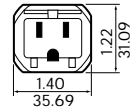

Connectors

Mold Stress Relief: 70°C for 7 hours
Dielectric: 1500 Volts for 1 minute
Overload: 1 1/2 times rated current for 250 plug insertions
Temperature: 4 hours at rated current (30°C maximum temperature rise)
Insulation Resistance: Minimum at 100 megohms with application of 500 Volts
Mechanical Shock: Hospital Grade Devices Only: Dropped from a height of 45" 1300 times
Impact Resistance: 2" diameter 10 lb weight dropped from 18" for Hospital Grade Devices only
Crush: 75 lbs for 1 minute; Hospital Grade Devices: 500 lbs for 1 minute
Strain Relief: 30 lbs for 1 minute static; Rotary 10 lbs for 2 hours; Abrupt plug removal for Hospital Grade Devices only
Ground Contact Temperature: 1 hour at 25A (30° C maximum temperature rising)
Ground Contact Resistance Test: 22 A Test Current - Total resistance shall not exceed .010 ohms
Ground Contact Overstress Test Series Performed

Listed to UL File # E13399, CSA File # LR406 Meets UL and CSA requirements, and NOM standards

5256-VY