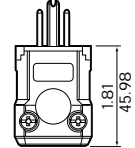

Because It's a Jungle Out There...

Nothing Holds

Performance Specifications

Plugs

Mold Stress Relief: 70°C for 7 hours
Dielectric: 1500 Volts for 1 minute
Terminal Strength: 10 lb pull for 1 minute
Insulation Resistance: Minimum 100 megohms with application of 500 Volts
Mechanical Shock- Hospital Grade Devices Only: Dropped from a height of 45" 1300 times
Crush: 75 lbs for 1 minute; Hospital Grade Devices: 500 lbs for 1 minute
Impact Resistance: 2" diameter 10 lb weight dropped from 18" for Hospital Grade Devices only
Strain Relief: 30 lbs for 1 minute static; Rotary 10 lbs for 2 hours; Abrupt plug removal for Hospital Grade Devices only
Blade Retention: 20 lbs for 2 minutes

Listed to UL File # E13399, CSA File # LR406 Meets UL and CSA requirements, and NOM standards

5256-VY

15656-VA

5259-VY

Ordering Information

Cat. No.	NEMA Configuration	Rating	Description
5256-VY 5256-VYM 5256-VB 5256-VBM 5256-VGY 5256-VA 8256-V	5-15 P	15 Amp, 125 Volt	Plug, Yellow Plug Yellow, Bulk Plug, Black Plug, Black, Bulk Plug, Grey Angle Plug, Yellow Hospital Grade Plug, White
5259-VY 5259-VYM 5259-VB 5259-VBM 5259-VGY 8259-V	5-15R	15 Amp, 125 Volt	Connector, Yellow Connector Yellow, Bulk Connector, Black Connector, Black, Bulk Connector, Gray Hospital Grade Connector, White
15656-VY 15656-VA 8656-V	6-15P	15 Amp, 250 Volt	Plug, Yellow Angle Plug, Yellow Hospital Grade Plug, White
15659-VY 8659-V	6-15R	15 Amp, 250 Volt	Connector, Yellow Hospital Grade Connector, White