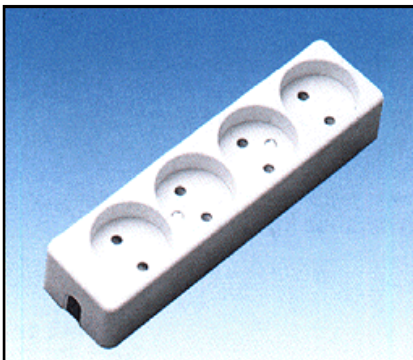

542 - Series 4-way Outlet Strips

PACK QTY

542 WH 4-way outlet strip, white, KEMA, N

25

4-way portable mains distribution strip, without earthing contact, height of shrouding collar 15 mm, thermoplastic housing, further colours and versions with power supply cord available on request.

Vierfach-Tischsteckdose, Längsform, ohne Schutzkontakt, Schutzkragenhöhe 15 mm, Abdeckkappe aus Thermoplast, weitere Farben und Versionen mit Netzleitung auf Anfrage lieferbar.

542 WH K 4-way outlet strip, child-proof, white

25

As above, but with integrated child-proof device, further colours available on request.

wie oben, jedoch mit Kinderschutzvorrichtung, weitere Farben auf Anfrage lieferbar.