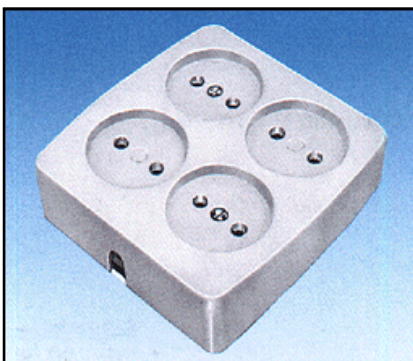

510 - Series 4-way Outlet Blocks

PACK QTY

510 WH 4-way outlet block, white, KEMA

25

4-way portable mains distribution block, without earthing contact, square, height of shrouding collar 4mm, thermoplastic housing, further colours and versions with power supply cord available on request.

Vierfach-Tischsteckdose, quadratische Form, ohne Schutzkontakt, Schutzkragenhöhe 4 mm, Abdeckkappe aus Thermoplast, weitere Farben und Versionen mit Netzleitung auf Anfrage lieferbar.