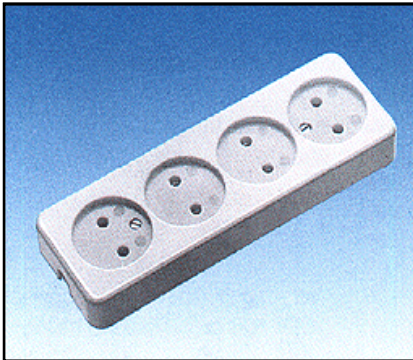

509 - Series 4-way Outlet Strips

PACK QTY

509 WH 4-way outlet strip, white, KEMA, SEV

30

4-way portable mains distribution strip, without earthing contact, height of shrouding collar 4 mm, thermoplastic housing, further colours and versions with power supply cord available on request.

Vierfach-Tischsteckdose, Längsform, ohne Schutzkontakt, Schutzkragenhöhe 4 mm, Gehäuse aus Thermoplast, weitere Farben und Versionen mit Netzleitung auf Anfrage lieferbar.