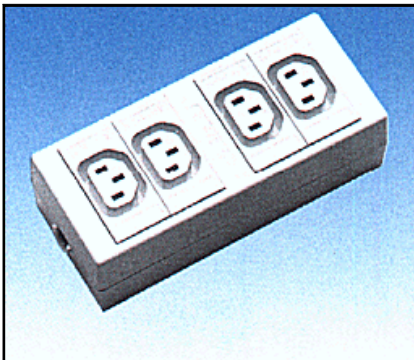

573 & 574 - Series Outlet Strips (#740 or #741 Outlets)

PACK QTY

573 WH S 4-way CEE appliance outlet strip, white 20

4-way portable CEE mains appliance outlet socket strip, with earthing contact, with 4 ea of #740 WH S - CEE appliance sockets 65°C, 10 Amp., with screw terminals, thermoplastic housing, further colours, combinations and versions with power supply cord available on request.

Vierfach-Tischsteckdose, Längsform, mit Schutzkontakt, bestückt mit 4 Stück #740 WH S - CEE Kaltgerätesteckdosen 65°C, 10 Amp., mit Schraubklemmen, Gehäuse aus Thermoplast, weitere Farben, Kombinationen und Versionen mit Netzleitung auf Anfrage lieferbar.

574 WH S 4-way CEE appliance outlet strip, with fuse, white 20

As above, but with fuse, further colours available on request.

wie oben, jedoch mit Sicherung, weitere Farben auf Anfrage lieferbar.