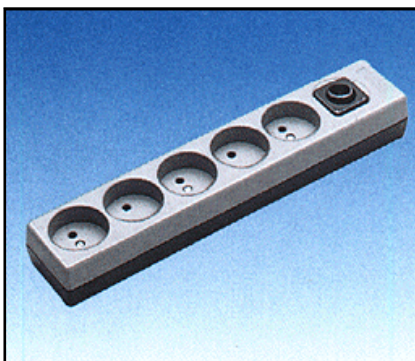

1051 - Series 5-way Outlet Strips

PACK QTY

1051 WH 5-way outlet strip, white, KEMA, N, S, FI 20

5-way portable mains distribution strip, without earthing contact, height of shrouding collar 15 mm, with illuminated switch, transverse socket holes, thermoplastic housing, further colours and versions with power supply cord available on request.

Fünffach-Tischsteckdose, Längsform, ohne Schutzkontakt, Schutzkragenhöhe 15 mm, mit beleuchtetem Schalter, Querlochreihe, Gehäuse aus Thermoplast, weitere Farben und Versionen mit Netzleitung auf Anfrage lieferbar.