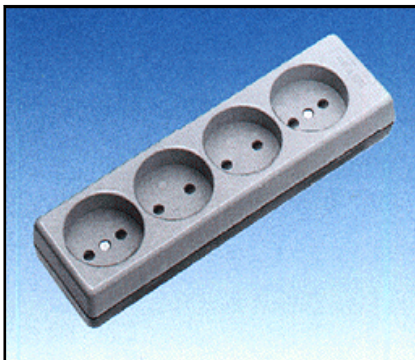

1042 - Series 4-way Outlet Strips

PACK QTY

1042 WH 4-way outlet strip, white, S, FI 20

4-way portable mains distribution strip, without earthing contact, height of shrouding collar 15 mm, in-line socket holes - ideal for right-angle plugs, thermoplastic housing, further colours and versions with power supply cord available on request.

Vierfach-Tischsteckdose, Längsform, ohne Schutzkontakt, Schutzkragenhöhe 15 mm, Längslochreihe, vorteilhaft bei Verwendung von Winkelsteckern, Gehäuse aus Thermoplast, weitere Farben und Versionen mit Netzleitung auf Anfrage lieferbar.

1042 WH K 3-way outlet strip, child-proof, white 20

As above, but with integrated child-proof device, further colours available on request.

wie oben, jedoch mit Kinderschutzvorrichtung, weitere Farben auf Anfrage lieferbar.