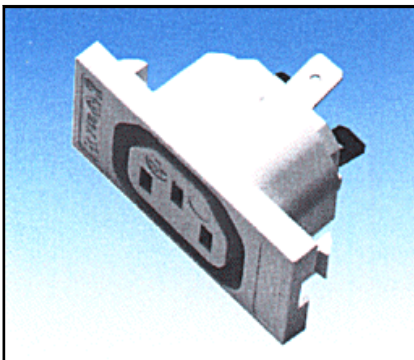

740 - Series CEE Mains Appliance Sockets, 65°C

PACK QTY

740 WH S CEE mains appliance socket 65°C, white, VDE, SEV 50

CEE mains appliance socket 65°C, 10 Amp., with earthing contact, with screw terminals, snap-in version for 0.6 mm to 4.0 mm wall thickness, flange 50 x 25 mm, thermoplastic, further colours available on request, VDE 0625/11.87, EM 60320, IEC 320. Versions with quick connect terminals 4.8mm or 6.3mm available on request.

CEE Kaltgerätesteckdose 65°C, 10 Amp., mit Schutzkontakt, mit Schraubklemmen, Rastbefestigung für Wandstärken von 0.6 mm bis 4.0 mm, Flansch 50 x 25 mm, Thermoplast, weitere Farben auf Anfrage lieferbar, VDE 0625/11.87, EM 60320, IEC 320. Versionen mit Steckanschluß 4.8mm oder 6.3mm auf Anfrage lieferbar.