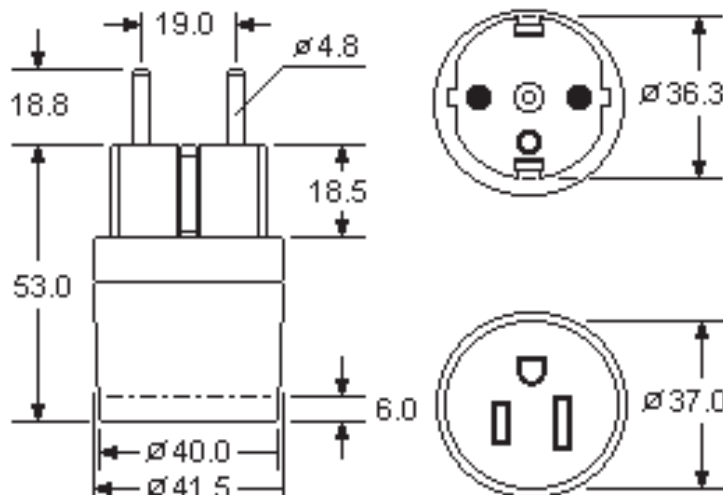

Adaptor Plugs

Germany / France to USA / Canada

• with Safety Collar on Socket Side

Adaptor Plug with earthing contact, from German SCHUKO socket outlet with double earthing contact or French / Belgium socket with reverse earthing pin, to USA / Canada / Japan socket outlet, thermoplastic.

Umwandlungsstecker mit Schutzkontakt, von deutscher Schutzkontaktsteckdose oder französisch / belgischer Steckdose mit Stifterdung, auf amerikanische / kanadische oder japanische Steckdose, Thermoplast.

Catalog No.	Color	Description	Weight/ea	VPE/Pack	EDP-No.
106 BK	Black	Adaptor Plug Germany/USA 5-15R	45 g	30	118424
106 WH	White	Adaptor Plug Germany/USA 5-15R	45 g	30	118425
109 BK	Black	Adaptor Plug Germany/USA 6-15R	46 g	30	118426
109 WH	White	Adaptor Plug Germany/USA 6-15R	46 g	30	118427

Note: Adaptors does not change voltage. If you need to change voltage, please refer to Voltage Converters in [Document No. 8081](#)

To learn more about B-I-A please visit us at our
WEB site: www.BiaGmbH.com