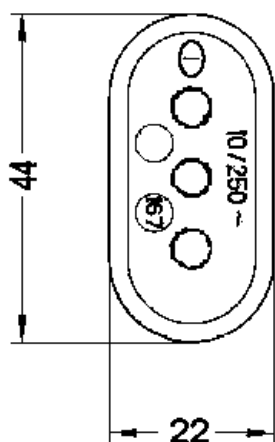

Switzerland / Italy - Travel Plug Adaptor, 167 Series

Adapter plug with earthing contact from socket outlet Swiss version Typ 13 to Italian socket outlet 10 A

Übergangsstecker mit Schutzkontakt von schweizer Steckdose SEV Typ 13 auf italienische Steckdose 10 A

167 WH

SPECIFICATIONS

- Electrical Ratings: 250V AC, 10A
- Standards according to: CEI 23-50, SEV 6535
- IP Protection: IP 20
- Material of Terminals: CuZn 37
- Material of Housing and Carrying Parts: Polyamide 6.6 30GF (glass-fiber reinforced)

Catalog No.	Color	Description	Weight/ea	VPE/Pack	EDP-No.
167 BK	Black	Plug Adaptor 10A, Switzerland/Italy	35 g	50	123376
167 WH	White	Plug Adaptor 10A, Switzerland/Italy	35 g	50	123377

To learn more about B-I-A please visit us at our
WEB site: www.BiaGmbH.com