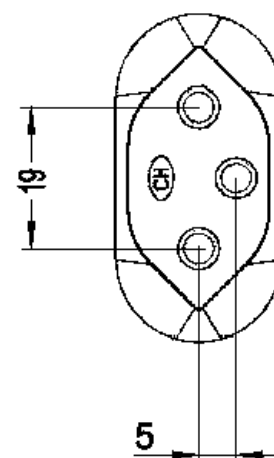

Switzerland / Italy - Travel Plug Adaptor, 167 Series

Adapter plug with earthing contact from socket outlet Swiss version Typ 13 to Italian socket outlet 10 A

Übergangsstecker mit Schutzkontakt von schweizer Steckdose SEV Typ 13 auf italienische Steckdose 10 A

167 WH

SPECIFICATIONS

- Electrical Ratings: 250V AC, 10A
- Standards according to: CEI 23-50, SEV 6535
- IP Protection: IP 20
- Material of Terminals: CuZn 37
- Material of Housing and Carrying Parts: Polyamide 6.6 30GF (glass-fiber reinforced)

Catalog No.	Color	Description	Weight/ea	VPE/Pack	EDP-No.
167 BK	Black	Plug Adaptor 10A, Switzerland/Italy	35 g	50	123376
167 WH	White	Plug Adaptor 10A, Switzerland/Italy	35 g	50	123377

To learn more about B-I-A please visit us at our
WEB site: www.BiaGmbH.com