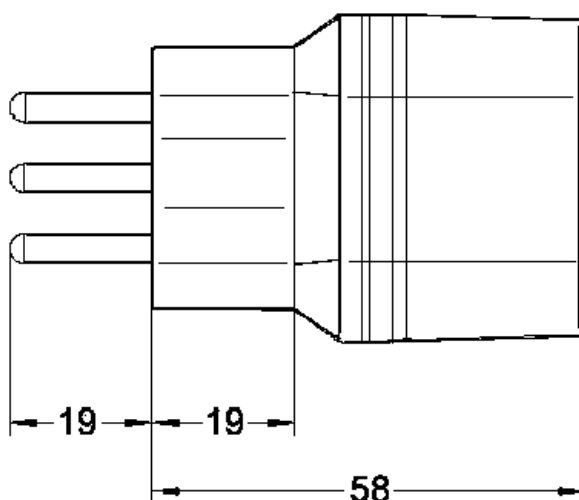

Switzerland / Italy - Travel Plug Adaptor, 167 Series

Adapter plug with earthing contact from socket outlet Swiss version Typ 13 to Italian socket outlet 10 A

Übergangsstecker mit Schutzkontakt von schweizer Steckdose SEV Typ 13 auf italienische Steckdose 10 A

167 WH

SPECIFICATIONS

- Electrical Ratings: 250V AC, 10A
- Standards according to: CEI 23-50, SEV 6535
- IP Protection: IP 20
- Material of Terminals: CuZn 37
- Material of Housing and Carrying Parts: Polyamide 6.6 30GF (glass-fiber reinforced)

Catalog No.	Color	Description	Weight/ea	VPE/Pack	EDP-No.
167 BK	Black	Plug Adaptor 10A, Switzerland/Italy	35 g	50	123376
167 WH	White	Plug Adaptor 10A, Switzerland/Italy	35 g	50	123377

To learn more about B-I-A please visit us at our
WEB site: www.BiaGmbH.com