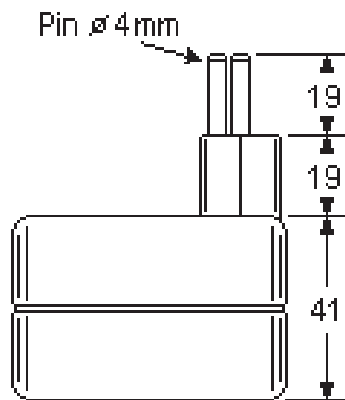

Adaptor Plugs Switzerland to Universal Socket

Adaptor Plug with earthing contact, from Switzerland socket typ 13 to German SCHUKO socket outlet with double earthing contact, fused (ø 5 x 20 mm), thermoplastic.

Umwandlungsstecker mit Schutzkontakt, von schweizer Steckdose Typ 13 auf deutsche Schutzkontaktsteckdose, mit Feinsicherung (ø 5 x 20 mm), Thermoplast.

142 WH

Catalog No.	Color	Description	Weight/ea	VPE/Pack	EDP-No.
142 BK	Black	Adaptor Plug Switzerland/Germany	69 g	15	109557
142 WH	White	Adaptor Plug Switzerland/Germany	69 g	15	108927

Dimensions = mm

142 BK / WH

To learn more about B-I-A please visit us at our
WEB site: www.BiaGmbH.com