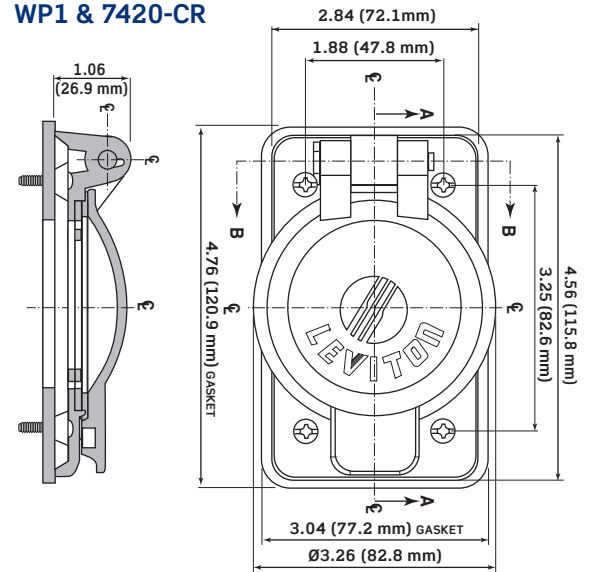

Front View

Specifications

Description	WP1, WP2, 7420-CR, 7788-CR	7770
Material Specifications		
Cover Plate	Glass-Filled Thermoplastic	Powder Coat Cast Aluminum
Standards & Certifications		
UL Standard	E-13397	
CSA	LR-16347	
NEMA	3R	
RoHs	Compliant	
IP Rating	IP64	
Guarantees		
Product Warranty	10 Year Limited	

Dimensions

WP1 & 7420-CR

Side View