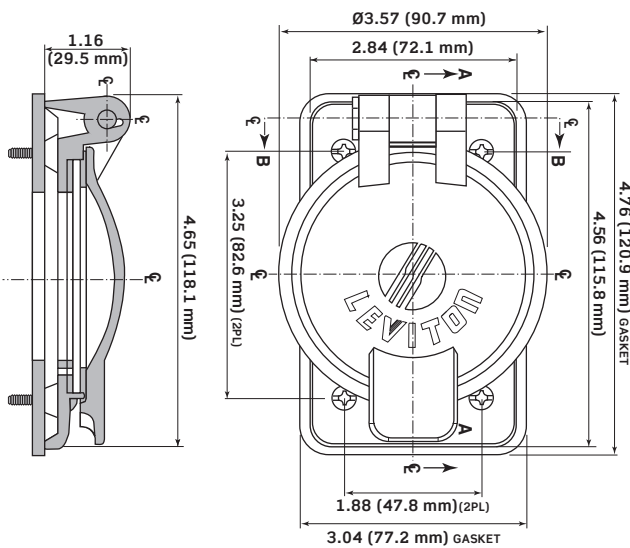

## Specifications

Description	WP1, WP2, 7420-CR, 7788-CR	7770
<b>Material Specifications</b>		
Cover Plate	Glass-Filled Thermoplastic	Powder Coat Cast Aluminum
<b>Standards &amp; Certifications</b>		
UL Standard	E-13397	
CSA	LR-16347	
NEMA	3R	
RoHs	Compliant	
IP Rating	IP64	
<b>Guarantees</b>		
Product Warranty	10 Year Limited	

## Dimensions

### WP1 & 7420-CR

Side View

Front View

### WP2

Side View

Front View