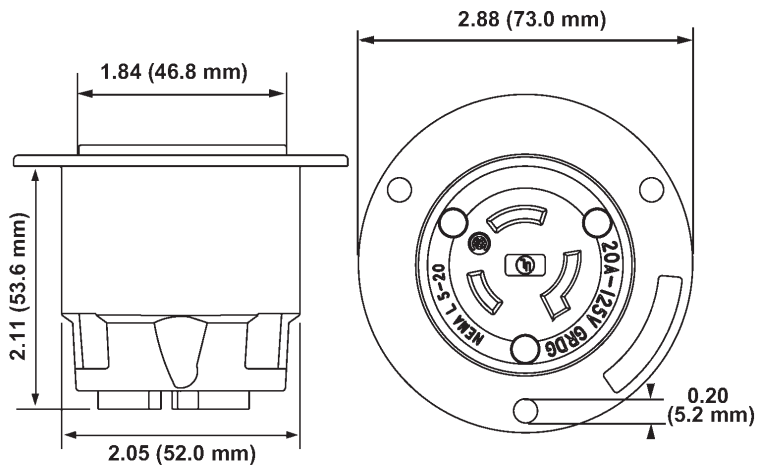

MECHANICAL			
TERMINAL I.D.	TERMINAL ACCOMM.	PRODUCT I.D.	CORD GRIP RANGE
Brass, hot	#18 - #10 AWG Receptacles #14 - #8 AWG	Ratings & NEMA I.D. permanently marked on device	.385" - .780"
White, neutral			
ENVIRONMENTAL			
FLAMMABILITY		OPERATING TEMP.	
Rated V-2 per UL 94		2340 & 2340-IG Rated V-0 per UL 94	
-40°C to 60°C			

GRAY LEXAN FLIP LID COVER	YELLOW LEXAN FLIP LID COVER	WEATHER-RESISTANT THERMOPLASTIC COVER	302 STAINLESS STEEL
For Inlets and Outlets	For Receptacles	For Receptacles	Single Receptacles
 <p>IP64 Rated Includes Gasket and Screws WP2</p>	 <p>IP64 Rated Includes Gasket and Screws 7420-CR</p>	 <p>Self-Closing Lid Includes Gasket and Screws 4980-GY</p>	 <p>40.6mm Dia. Hole 84020-40</p>

PLEASE REQUEST FOR ADDITIONAL WALLPLATE OPTIONS

PLUG

CONNECTOR

RECEPTACLE

IG RECEPTACLE

INLETS & OUTLETS

To learn more about B-I-A please visit us at our
WEB site: www.BiaGmbH.com