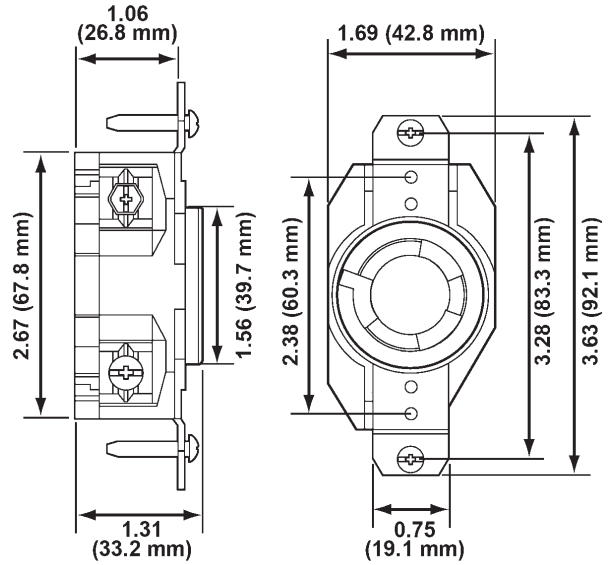

RECEPTACLE