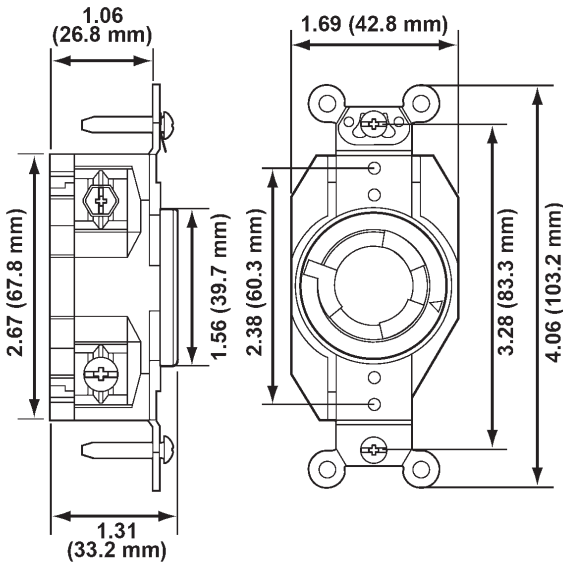

MECHANICAL			
TERMINAL I.D.	TERMINAL ACCOMM.	PRODUCT I.D.	CORD GRIP RANGE
Brass, hot	#18 - #10 AWG Receptacles #14 - #8 AWG	Ratings & NEMA I.D. permanently marked on device	.385" - .780"
White, neutral			
ENVIRONMENTAL			
FLAMMABILITY		OPERATING TEMP.	
Rated V-2 per UL 94		2340 & 2340-IG Rated V-0 per UL 94	
-40°C to 60°C			

PLEASE REQUEST FOR ADDITIONAL WALLPLATE OPTIONS

PLUG

CONNECTOR

RECEPTACLE

IG RECEPTACLE

INLETS & OUTLETS

To learn more about B-I-A please visit us at our
WEB site: www.BiaGmbH.com