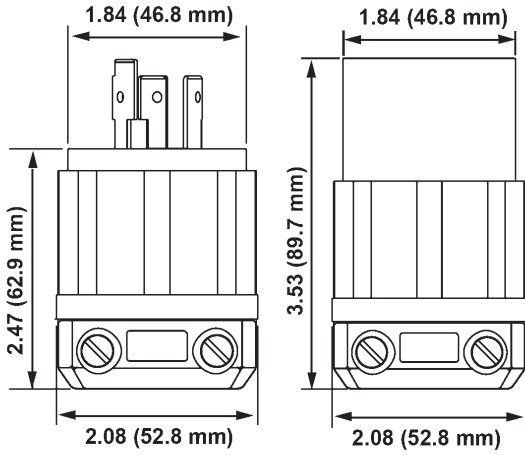

PLUG

CONNECTOR