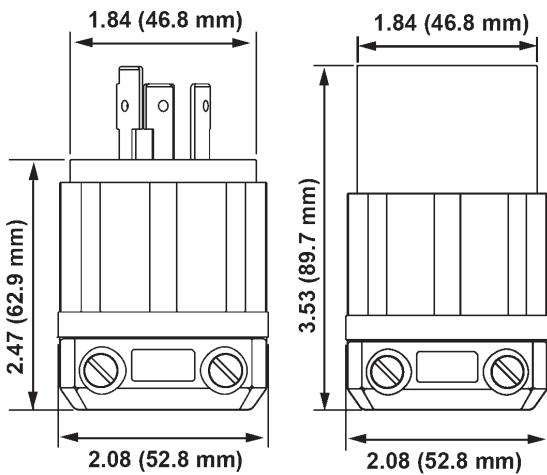

PLUG

CONNECTOR