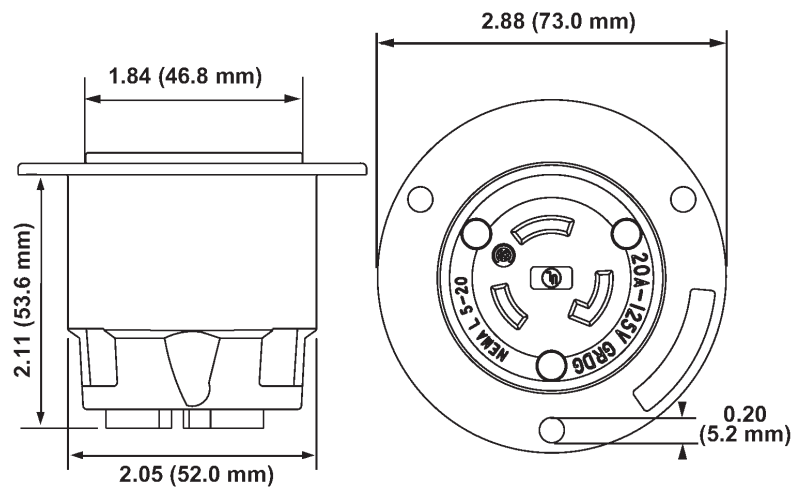

PLEASE REQUEST FOR ADDITIONAL WALLPLATE OPTIONS

PLUG

CONNECTOR

RECEPTACLE

IG RECEPTACLE

INLETS & OUTLETS

To learn more about B-I-A please visit us at our
WEB site: www.BiaGmbH.com