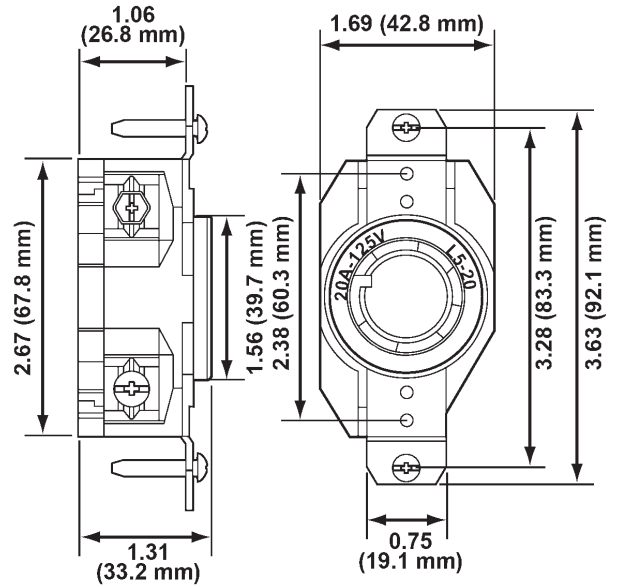

RECEPTACLE