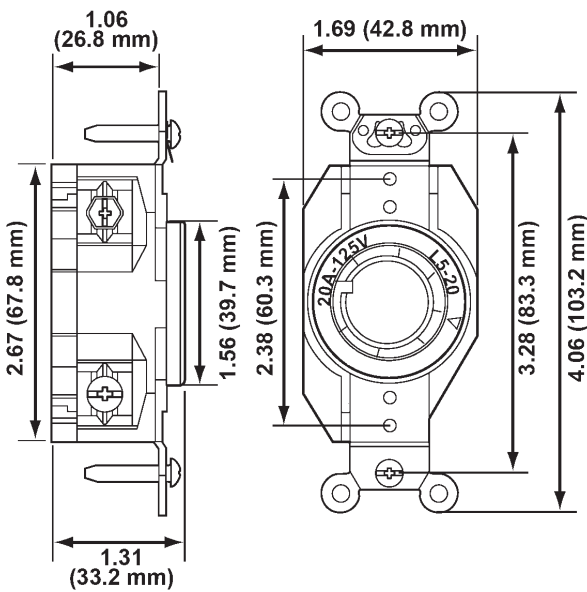

PLEASE REQUEST FOR ADDITIONAL WALLPLATE OPTIONS

PLUG

CONNECTOR

RECEPTACLE

IG RECEPTACLE

INLETS & OUTLETS

To learn more about B-I-A please visit us at our
WEB site: www.BiaGmbH.com