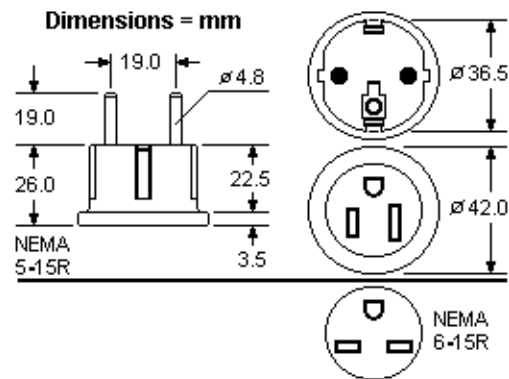

73451

**TRAVEL ADAPTOR PLUGS**

2-Pole 3-Wire Grounding,  
Thermoplastic, White

Cat.No. 73452 with Safety Collar / mit Schutzkragen

Steckadapter, 2-polig  
plus Schutzleiter,  
Kunststoff, weiss

Cat.No. 73451 suitable for 2-pole polarized  
appliance plugs according NEMA 1-15P  
geeignet für 2-polige, polarisierte  
Stecker nach NEMA 1-15P

Cat.No.	Pin $\varnothing$	Wght/EA	UPE/Pack	EDP-No	Adaptors USA for use in:
USA End: 125Vac, 15 Amp, NEMA 5-15R					Spain incl. Majorca and Canaries etc, Portugal, Madeira, Holland, Scandinavia, France, Germany, Austria, Switzerland, Belgium, Luxembourg, Greece incl. Corfu etc, Italy, Tunesia, Morocco, Slovenia, Serbia, Croatia etc and Eastern Europe.
73451	4.8	25g	50/10	104560	
FIT 41	4.0	33g	100/10	102725	
USA End: 250Vac, 15 Amp, NEMA 6-15R					NOTE: Most South European Countries have ===== Pin $\varnothing$ of 4.0mm only (use #FIT 41) (* ) #06532 will be replaced by #73452
73452	4.8	30g	50/10	104561	
06532*	4.8	30g	100	100005	