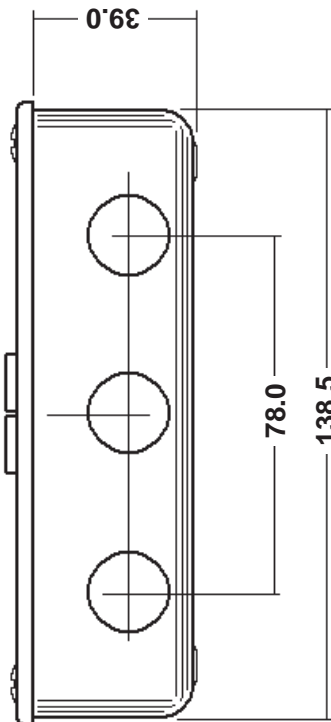

VX1500 SG EDP # 114978

13A Socket Outlet, BS 1363,
2 Gang SP Switched,
ø 20mm Knock-Outs

Terminals Suitable for 3 x 2.5 mm²
or 2 x 4 mm² Conductors

Nominal Dimensions:
(141.8 x 81.5 x 42.5)mm

Metalclad is ideal for use in industry and domestic workshops. Designed to withstand use in the industrial environment, the Metalclad range is manufactured from mild steel, coated in epoxy silver grey resin. Each product is supplied complete with a mounting box in a matching finish, fitted with an earth terminal.