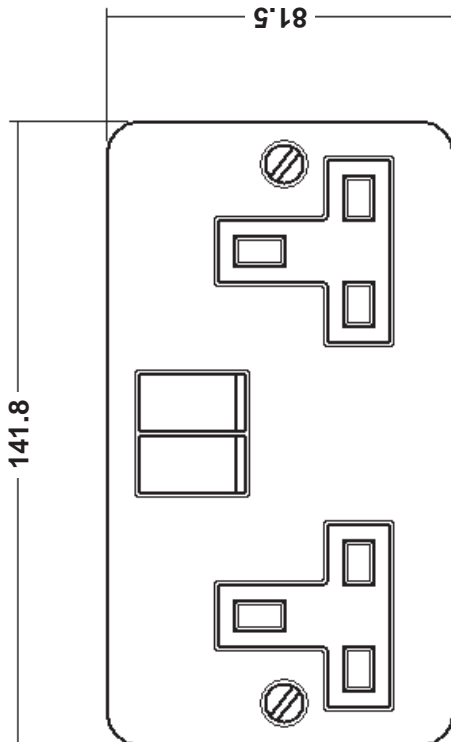

VX1500 SG EDP # 114978

13A Socket Outlet, BS 1363,
2 Gang SP Switched,
ø 20mm Knock-Outs

Terminals Suitable for 3 x 2.5 mm²
or 2 x 4 mm² Conductors

Nominal Dimensions:
(141.8 x 81.5 x 42.5)mm

Metalclad is ideal for use in industry and domestic workshops. Designed to withstand use in the industrial environment, the Metalclad range is manufactured from mild steel, coated in epoxy silver grey resin. Each product is supplied complete with a mounting box in a matching finish, fitted with an earth terminal.