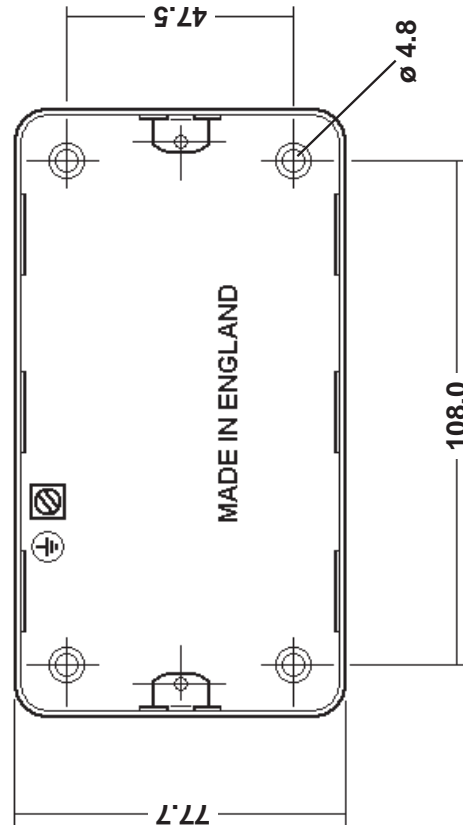

VX1500 SG EDP # 114978

13A Socket Outlet, BS 1363,
2 Gang SP Switched,
ø 20mm Knock-Outs

Terminals Suitable for 3 x 2.5 mm²
or 2 x 4 mm² Conductors

Nominal Dimensions:
(141.8 x 81.5 x 42.5)mm

Metalclad is ideal for use in industry and domestic workshops. Designed to withstand use in the industrial environment, the Metalclad range is manufactured from mild steel, coated in epoxy silver grey resin. Each product is supplied complete with a mounting box in a matching finish, fitted with an earth terminal.