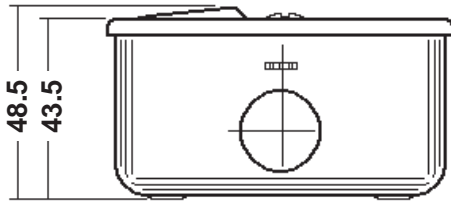

VX1500 SG EDP # 114978

13A Socket Outlet, BS 1363,
2 Gang SP Switched,
ø 20mm Knock-Outs

Terminals Suitable for 3 x 2.5 mm²
or 2 x 4 mm² Conductors

Nominal Dimensions:
(141.8 x 81.5 x 42.5)mm

Metalclad is ideal for use in industry and domestic workshops. Designed to withstand use in the industrial environment, the Metalclad range is manufactured from mild steel, coated in epoxy silver grey resin. Each product is supplied complete with a mounting box in a matching finish, fitted with an earth terminal.