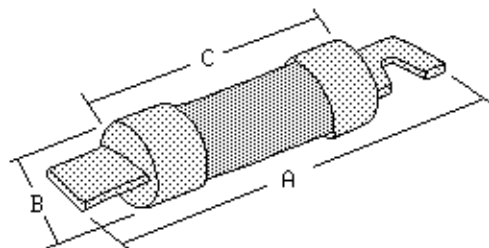

Cat. No's indicates products of different manufacturers available.

Indicated dimensions only refer to first catalog number listed.

UL 198E/L CSA ■ HRCI-R

600 V AC

300 V DC

Time Delay

UL Class RK5 träge

Interrupting rating AC  
200,000 Amps. RMS Sym.

Cat. No's	Nennstrom / Rated Current 70 - 600 Amp.					UPE Packed	Dimensions = mm		
	A	B	C						
FLSR ■	70	75	80	90	100	5	200.0	33.3	146.0
FRSR ■	110	125	150	175	200	1	244.5	46.8	169.9
TRS-R ■									
CRSR ■	225	250	300	350	400	1	295.3	65.9	193.7
ECSR ■									
	450	500	600			1	339.7	78.6	217.5