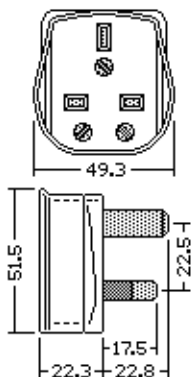

Further Plug Colors  
Available on Request

BS 1363/A ASTA

250V AC

PLUG, Nylon, Fused,  
3 Pin Rectangular,  
w/Neon Indicator Lamp

Stecker, Nylon, 3 Rechteckstifte, Sicherung, Kontroll-Leuchte

Catalog Number	Farbe Color	abgesichert Fitted w/Fuse	UPE Packed	Replacement Fuse BS1362	UPE Packed
UX1308	WHITE	13 Ampere	20	UX0744	1000

Fitted with fuse 2, 3, 5, 7 or 10 Amp available upon request.