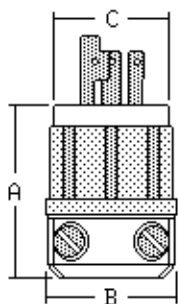

LOCKING 3-Wire

PLUG

CONNECTOR

Plug/Connector 20 Amp.

Kabel \varnothing (9.8-19.8)mm
Cord Dia (.385-.780)"

Plug/Connector 30 Amp.

Kabel \varnothing (9.8-21.8)mm
Cord Dia (.385-.860)"

Stecker/Plug Catalog No's			Kupplung/Connector Cat. No's		
2311	2611	2691	2313	2613	2693
2321	2621		2323	C2623	
2331	2631		2333	2633	
2341	2641		2343	2643	
2351	C2651	Dimensions A = 63.5mm B = 53.5mm C = 46.8mm	2353	C2653	Dimensions A = 90.8mm B = 53.5mm C = 46.8mm
2361	2661		2363	2663	
2371	2671		2373	2673	
2381	2681		2383	2683	