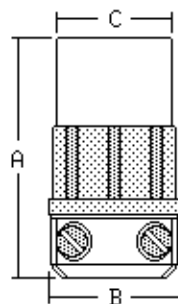

LOCKING 3-Wire

PLUG

CONNECTOR

Plug/Connector 20 Amp.

Kabel \varnothing (9.8-19.8)mm
Cord Dia (.385-.780)"

Plug/Connector 30 Amp.

Kabel \varnothing (9.8-21.8)mm
Cord Dia (.385-.860)"

Stecker/Plug Catalog No's			Kupplung/Connector Cat. No's		
2311	2611	2691	2313	2613	2693
2321	2621		2323	C2623	
2331	2631		2333	2633	
2341	2641		2343	2643	
2351	C2651	Dimensions A = 63.5mm B = 53.5mm C = 46.8mm	2353	C2653	Dimensions A = 90.8mm B = 53.5mm C = 46.8mm
2361	2661		2363	2663	
2371	2671		2373	2673	
2381	2681		2383	2683	