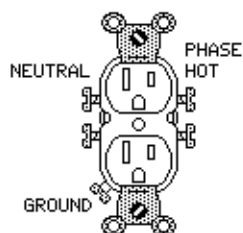

UL CSA

2-Pole 3-Wire Ground

5242-I

5342-I

DOPPEL-STECKDOSE

Residential, Commercial and
Industrial Specification Grade

125V 60 Hz AC

DUPLEX RECEPTACLES

Terminals accept up to AWG 12 copper
or copper clad wire. All receptacles
have green colored grounding screw.

Catalog Number	Amp	NEMA	Color	Description	UPE/Packed
5242	15	5-15R	Brown	Industrial, Side Wired	50/10
5242-I	15	5-15R	Ivory	Industrial, Side Wired	50/10
5320 CP	15	5-15R	Brown	Residential, Side Wired & Push-In	200/10
5320-I CP	15	5-15R	Ivory	Residential, Side Wired & Push-In	200/10
5342	20	5-20R	Brown	Industrial, Side Wired	50/10
5342-I	20	5-20R	Ivory	Industrial, Side Wired	50/10
CR 20 (5800)	20	5-20R	Brown	Commercial, Side Wired	100/10
CR 20-I (5800-I)	20	5-20R	Ivory	Commercial, Side Wired	100/10