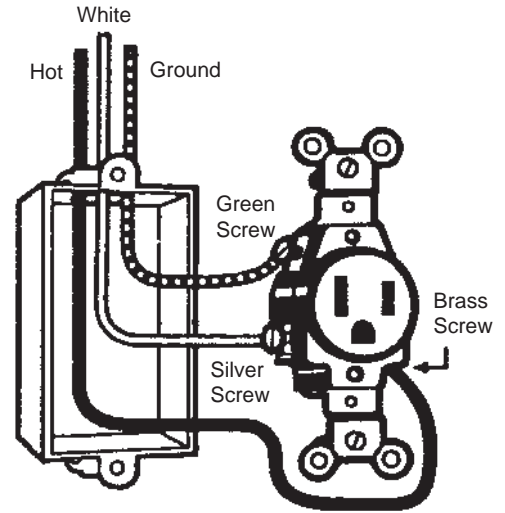

Receptacles

2 Pole 3 Wire Grounded

Document

0996

Complete Listing of Wiring Diagrams

Technical Information - Wiring Diagrams
USA - Technische Information - Anschlußdiagramme

125V

250V

NEMA Straight Blade Configurations

NEMA CONFIGURATIONS FOR GENERAL-PURPOSE NONLOCKING PLUGS AND RECEPTACLES

WIRING/VOLTAGE		15 AMPERE		20 AMPERE		30 AMPERE		50 AMPERE		60 AMPERE	
		RECEPTACLE	PLUG	RECEPTACLE	PLUG	RECEPTACLE	PLUG	RECEPTACLE	PLUG	RECEPTACLE	PLUG
2-POLE 2-WIRE	125V	1									
	250V	2									
	277V AC	3									
	600V	4									
2-POLE 3-WIRE GROUNDING	125V	5									
	250V	6									
	277V AC	7									
	347V AC	24									
	480V AC	8									
	600V	9									
3-POLE 3-WIRE	125/250V	10									
	3Ø 250V	11									
	3Ø 480V	12									
	3Ø 600V	13									
3-POLE 4-WIRE GROUNDING	125/250V	14									
	3Ø 250V	15									
	3Ø 480V	16									
	3Ø 600V	17									
4-POLE 4-WIRE	3ØY 120/208V	18									
	3ØY 277/480V	19									
	3ØY 347/600V	20									
4-POLE 5-WIRE GROUNDING	3ØY 120/208V	21									
	3ØY 277/480V	22									
	3ØY 347/600V	23									