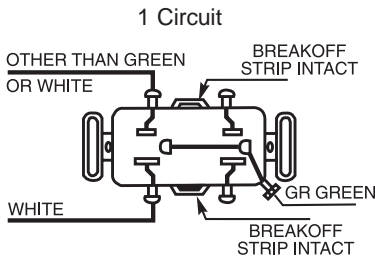

Receptacles

2 Pole 3 Wire Grounded

Document

0996

Complete Listing of Wiring Diagrams

Technical Information - Wiring Diagrams
USA - Technische Information - Anschlußdiagramme

125V

250V

NEMA Straight Blade Configurations

NEMA CONFIGURATIONS FOR GENERAL-PURPOSE NONLOCKING PLUGS AND RECEPTACLES

WIRING/VOLTAGE		15 AMPERE		20 AMPERE		30 AMPERE		50 AMPERE		60 AMPERE	
		RECEPTACLE	PLUG	RECEPTACLE	PLUG	RECEPTACLE	PLUG	RECEPTACLE	PLUG	RECEPTACLE	PLUG
2-POLE 2-WIRE	125V	1									
	250V	2									
	277V AC	3									
	600V	4									
2-POLE 3-WIRE GROUNDING	125V	5									
	250V	6									
	277V AC	7									
	347V AC	24									
	480V AC	8									
	600V	9									
3-POLE 3-WIRE	125/250V	10									
	3Ø 250V	11									
	3Ø 480V	12									
	3Ø 600V	13									
3-POLE 4-WIRE GROUNDING	125/250V	14									
	3Ø 250V	15									
	3Ø 480V	16									
	3Ø 600V	17									
4-POLE 4-WIRE	3ØY 120/208V	18									
	3ØY 277/480V	19									
	3ØY 347/600V	20									
4-POLE 5-WIRE GROUNDING	3ØY 120/208V	21									
	3ØY 277/480V	22									
	3ØY 347/600V	23									