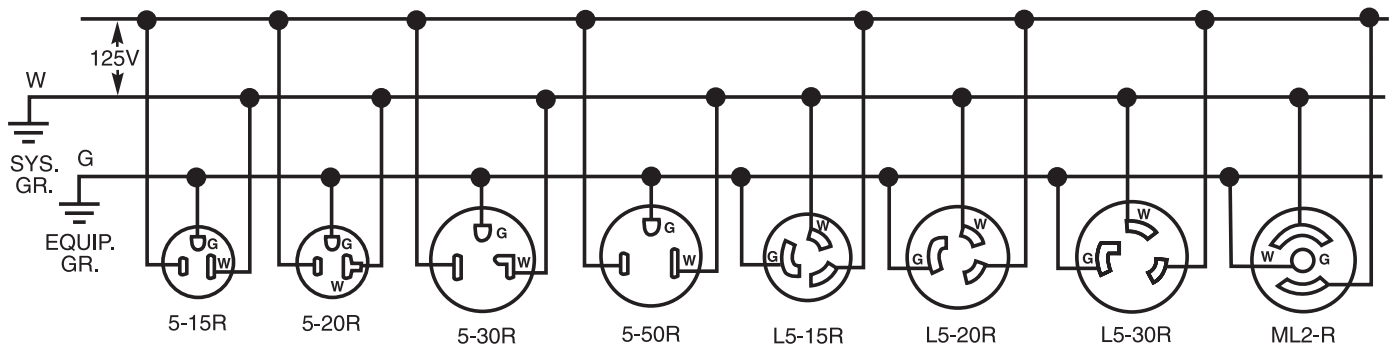

Receptacles

2 Pole 3 Wire Grounded

Document

0996

Complete Listing of Wiring Diagrams

Technical Information - Wiring Diagrams
USA - Technische Information - Anschlußdiagramme

125V

250V