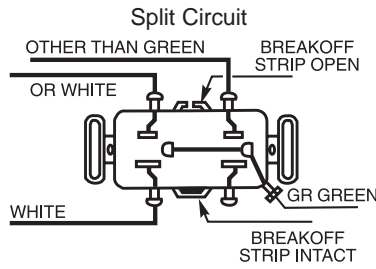

Receptacles

2 Pole 3 Wire Grounded

Document

0996

Complete Listing of Wiring Diagrams

Technical Information - Wiring Diagrams
USA - Technische Information - Anschlußdiagramme

125V

250V

NEMA Straight Blade Configurations

NEMA CONFIGURATIONS FOR GENERAL-PURPOSE NONLOCKING PLUGS AND RECEPTACLES

WIRING/VOLTAGE		15 AMPERE		20 AMPERE		30 AMPERE		50 AMPERE		60 AMPERE	
		RECEPTACLE	PLUG	RECEPTACLE	PLUG	RECEPTACLE	PLUG	RECEPTACLE	PLUG	RECEPTACLE	PLUG
2-POLE 2-WIRE	125V	1									
	250V	2									
	277V AC	3									
	600V	4									
2-POLE 3-WIRE GROUNDING	125V	5									
	250V	6									
	277V AC	7									
	347V AC	24									
	480V AC	8									
	600V	9									
3-POLE 3-WIRE	125/250V	10									
	3Ø 250V	11									
	3Ø 480V	12									
	3Ø 600V	13									
3-POLE 4-WIRE GROUNDING	125/250V	14									
	3Ø 250V	15									
	3Ø 480V	16									
	3Ø 600V	17									
4-POLE 4-WIRE	3ØY 120/208V	18									
	3ØY 277/480V	19									
	3ØY 347/600V	20									
4-POLE 5-WIRE GROUNDING	3ØY 120/208V	21									
	3ØY 277/480V	22									
	3ØY 347/600V	23									