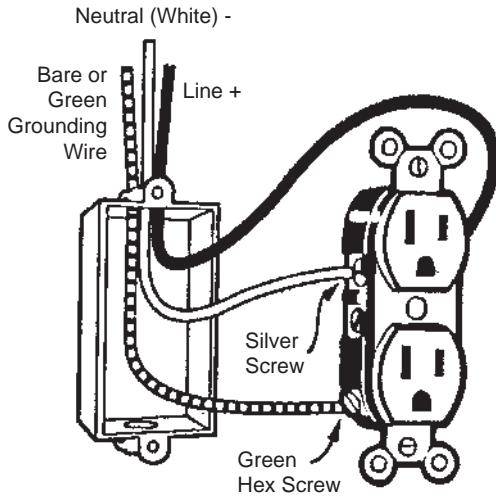

Receptacles

2 Pole 3 Wire Grounded

Document

0996

Complete Listing of Wiring Diagrams

Technical Information - Wiring Diagrams
USA - Technische Information - Anschlußdiagramme

125V

250V

NEMA Straight Blade Configurations

NEMA CONFIGURATIONS FOR GENERAL-PURPOSE NONLOCKING PLUGS AND RECEPTACLES

WIRING/VOLTAGE		15 AMPERE		20 AMPERE		30 AMPERE		50 AMPERE		60 AMPERE	
		RECEPTACLE	PLUG	RECEPTACLE	PLUG	RECEPTACLE	PLUG	RECEPTACLE	PLUG	RECEPTACLE	PLUG
2-POLE 2-WIRE	125V	1									
	250V	2									
	277V AC	3									
	600V	4									
2-POLE 3-WIRE GROUNDING	125V	5									
	250V	6									
	277V AC	7									
	347V AC	24									
	480V AC	8									
	600V	9									
3-POLE 3-WIRE	125/250V	10									
	3Ø 250V	11									
	3Ø 480V	12									
	3Ø 600V	13									
3-POLE 4-WIRE GROUNDING	125/250V	14									
	3Ø 250V	15									
	3Ø 480V	16									
	3Ø 600V	17									
4-POLE 4-WIRE	3ØY 120/208V	18									
	3ØY 277/480V	19									
	3ØY 347/600V	20									
4-POLE 5-WIRE GROUNDING	3ØY 120/208V	21									
	3ØY 277/480V	22									
	3ØY 347/600V	23									