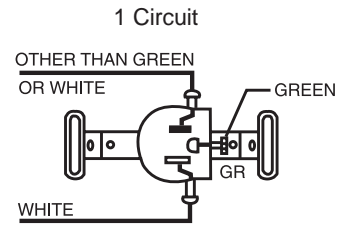

Receptacles

2 Pole 3 Wire Grounded

Document

0996

Complete Listing of Wiring Diagrams

Technical Information - Wiring Diagrams
USA - Technische Information - Anschlußdiagramme

125V

250V

NEMA Straight Blade Configurations

NEMA CONFIGURATIONS FOR GENERAL-PURPOSE NONLOCKING PLUGS AND RECEPTACLES

WIRING/VOLTAGE		15 AMPERE		20 AMPERE		30 AMPERE		50 AMPERE		60 AMPERE	
		RECEPTACLE	PLUG	RECEPTACLE	PLUG	RECEPTACLE	PLUG	RECEPTACLE	PLUG	RECEPTACLE	PLUG
2-POLE 2-WIRE	125V	1									
	250V	2									
	277V AC	3									
	600V	4									
2-POLE 3-WIRE GROUNDING	125V	5									
	250V	6									
	277V AC	7									
	347V AC	24									
	480V AC	8									
	600V	9									
3-POLE 3-WIRE	125/250V	10									
	3Ø 250V	11									
	3Ø 480V	12									
	3Ø 600V	13									
3-POLE 4-WIRE GROUNDING	125/250V	14									
	3Ø 250V	15									
	3Ø 480V	16									
	3Ø 600V	17									
4-POLE 4-WIRE	3ØY 120/208V	18									
	3ØY 277/480V	19									
	3ØY 347/600V	20									
4-POLE 5-WIRE GROUNDING	3ØY 120/208V	21									
	3ØY 277/480V	22									
	3ØY 347/600V	23									