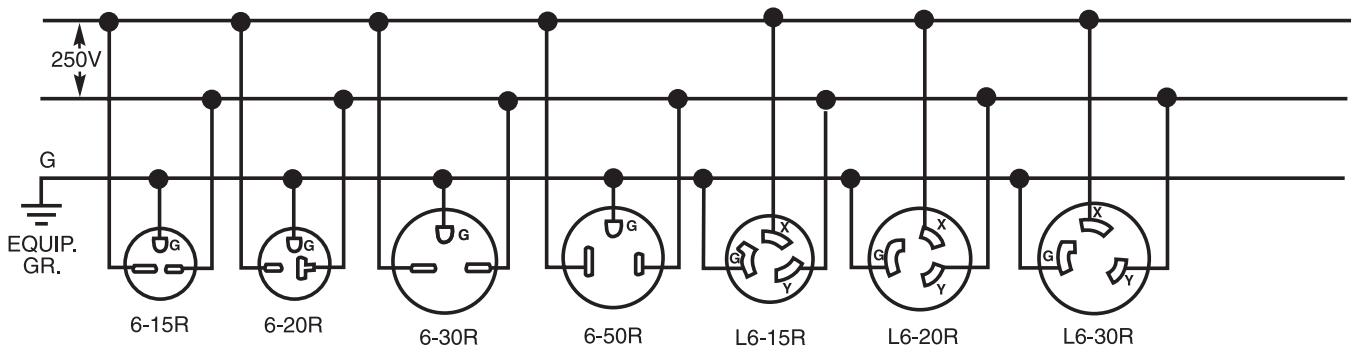

NEMA Straight Blade Configurations

NEMA CONFIGURATIONS FOR GENERAL-PURPOSE NONLOCKING PLUGS AND RECEPTACLES

WIRING/VOLTAGE		15 AMPERE		20 AMPERE		30 AMPERE		50 AMPERE		60 AMPERE	
		RECEPTACLE	PLUG	RECEPTACLE	PLUG	RECEPTACLE	PLUG	RECEPTACLE	PLUG	RECEPTACLE	PLUG
2-POLE 2-WIRE	125V	1									
	250V	2									
	277V AC	3									
	600V	4									
2-POLE 3-WIRE GROUNDING	125V	5									
	250V	6									
	277V AC	7									
	347V AC	24									
	480V AC	8									
	600V	9									
3-POLE 3-WIRE	125/250V	10									
	3Ø 250V	11									
	3Ø 480V	12									
	3Ø 600V	13									
3-POLE 4-WIRE GROUNDING	125/250V	14									
	3Ø 250V	15									
	3Ø 480V	16									
	3Ø 600V	17									
4-POLE 4-WIRE	3ØY 120/208V	18									
	3ØY 277/480V	19									
	3ØY 347/600V	20									
4-POLE 5-WIRE GROUNDING	3ØY 120/208V	21									
	3ØY 277/480V	22									
	3ØY 347/600V	23									