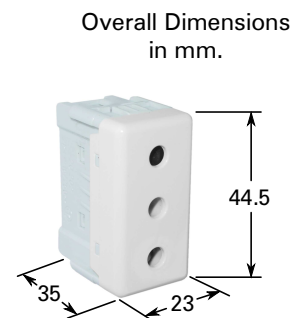

ACCESSORIES:

27041LG IP55
Surface Mounting Box
(Nom. Dims: W66 x 82 x H65.5)

24008 Panel Frame
with Backbox

26409LG
DIN-Rail Frame

Overall Dimensions
in mm.

20202 shown